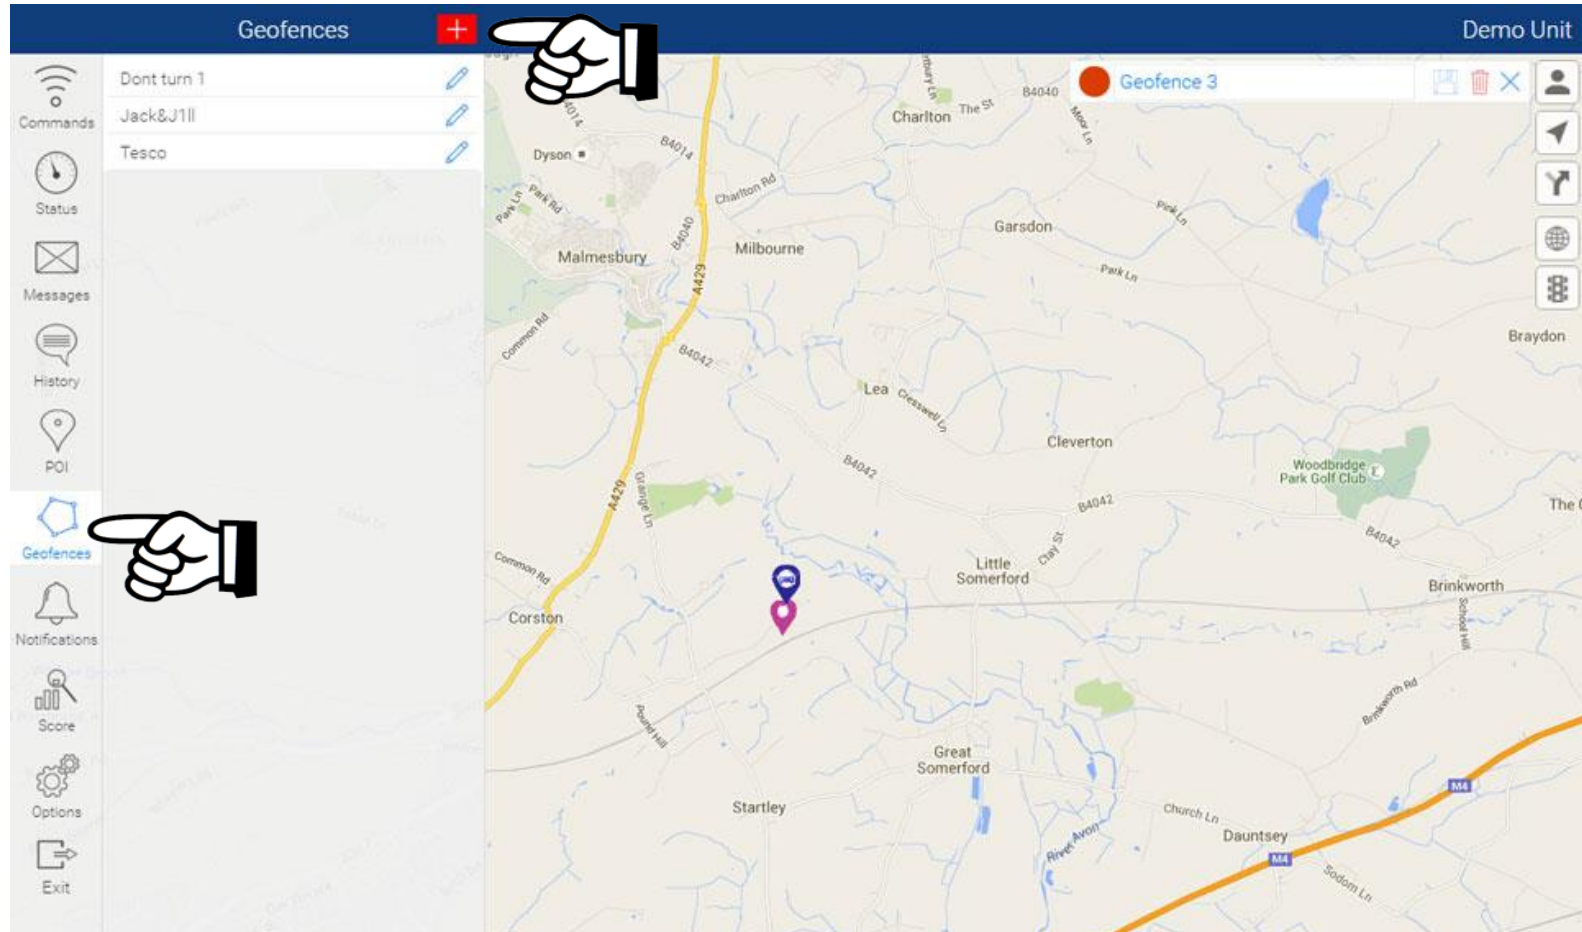

CREATING A NEW GEOFENCE.

- CLICK ON 'GEOFENCE'.
- THEN CLICK ON THE PLUS SIGN IN THE BLUE BAR!