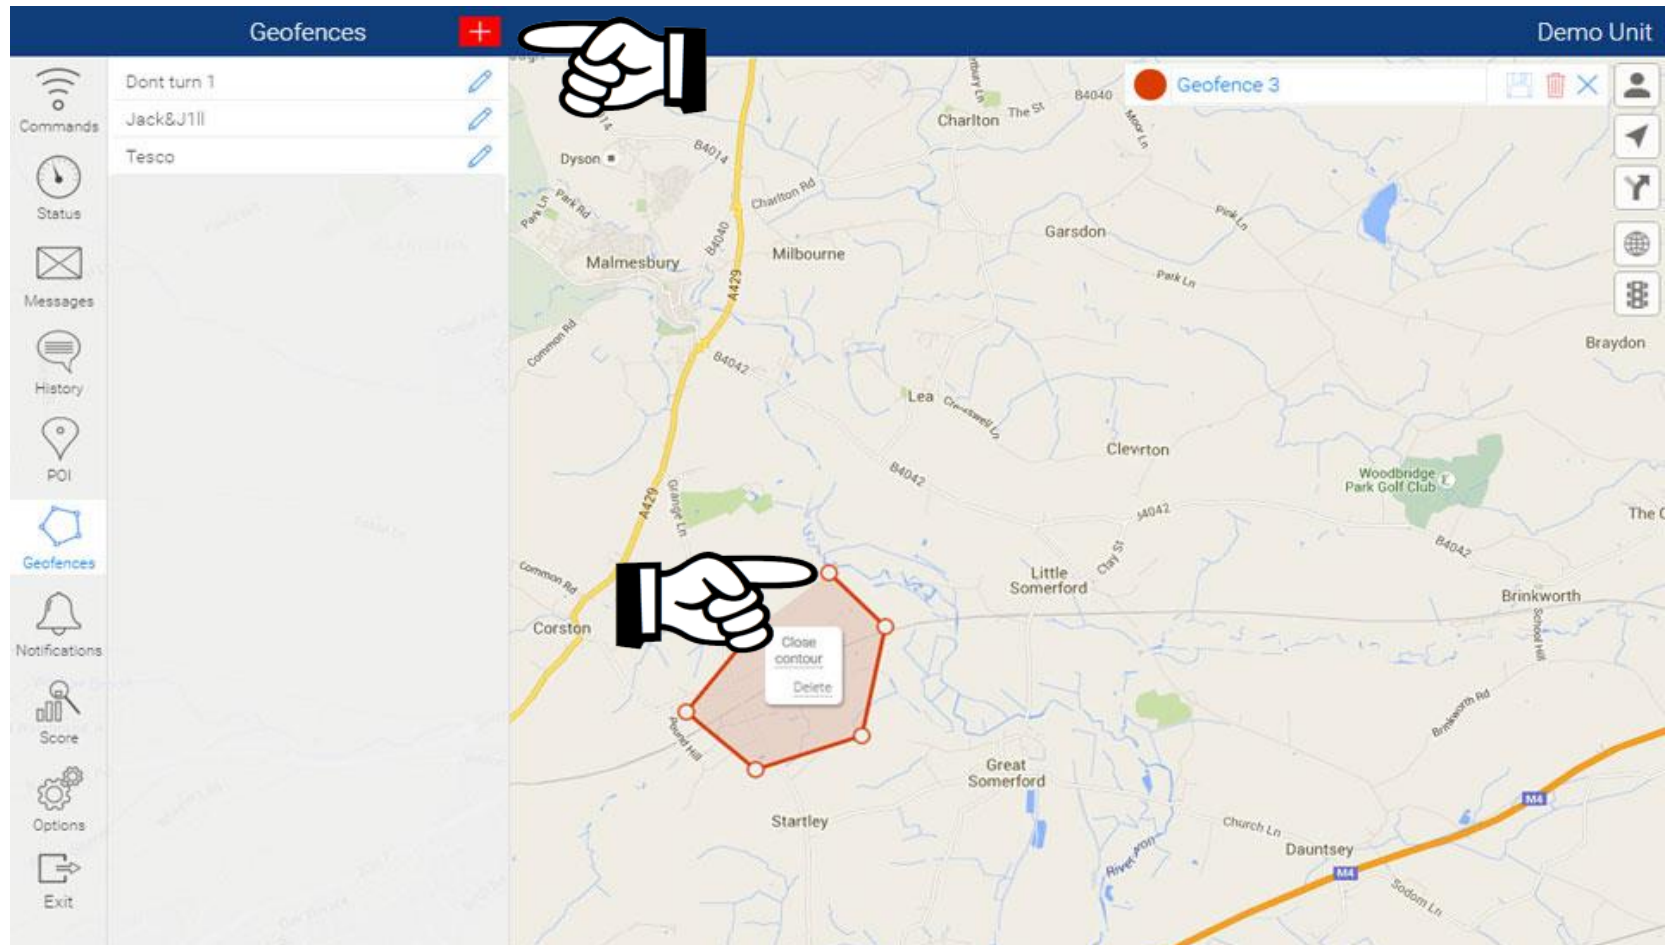

CREATING A NEW GEOFENCE.

- CLICK ON 'GEOFENCE'.
- THEN CLICK ON THE PLUS SIGN IN THE BLUE BAR!

MARKING OUT YOUR GEOFENCE

- FIND THE LOCATION YOU WOULD LIKE TO GEOFENCE AND CLICK ON THE PLUS TO START..
- CLICK ON THE MAP TO MAKE THE FIRST POINT OF YOUR GEOFENCE THEN CONTINUE TO CREATE WHATEVER SHAPE SUITS YOU!

The screenshot displays the 'Geofences' settings screen in a mobile application. The top header is dark blue with the text 'Geofences' and a red plus sign. A hand icon points to this plus sign. The left sidebar contains various navigation icons, with the 'Notifications' icon (a bell) highlighted and a hand icon pointing to it. The central list shows several geofence entries, including 'Geofences control Entering in Tesco', 'POI control Visiting POI Fleet test home', and 'Idling control More than 5 minutes'. The right section shows a map view titled 'Push Notification Geofence' with a green polygon highlighting a specific area. The map includes labels for locations like Charlton, Garsdon, Cleverton, Little Somerford, and Brinkworth, as well as roads like B4040 and B4042.