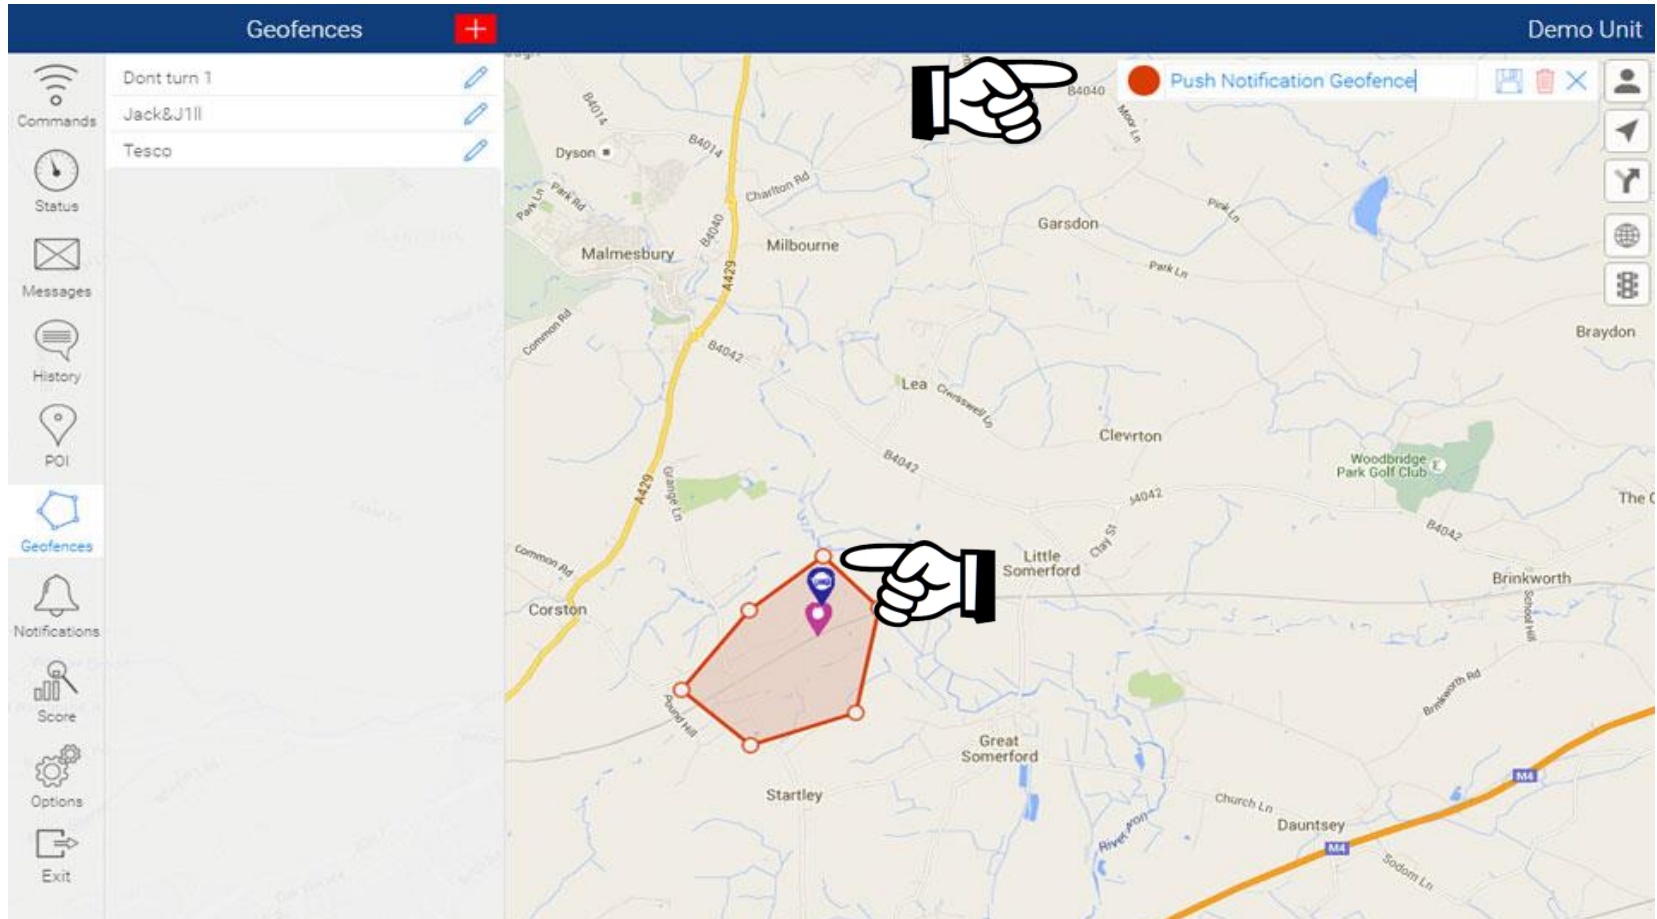

FINALISING YOUR GEOFENCE

- CLICK ON 'CLOSE CONTOUR' TO COMPLETE THE GEOFENCE .
- NOW NAME THE GEOFENCE USING THE BOX ON THE TOP RIGHT OF THE SCREEN.